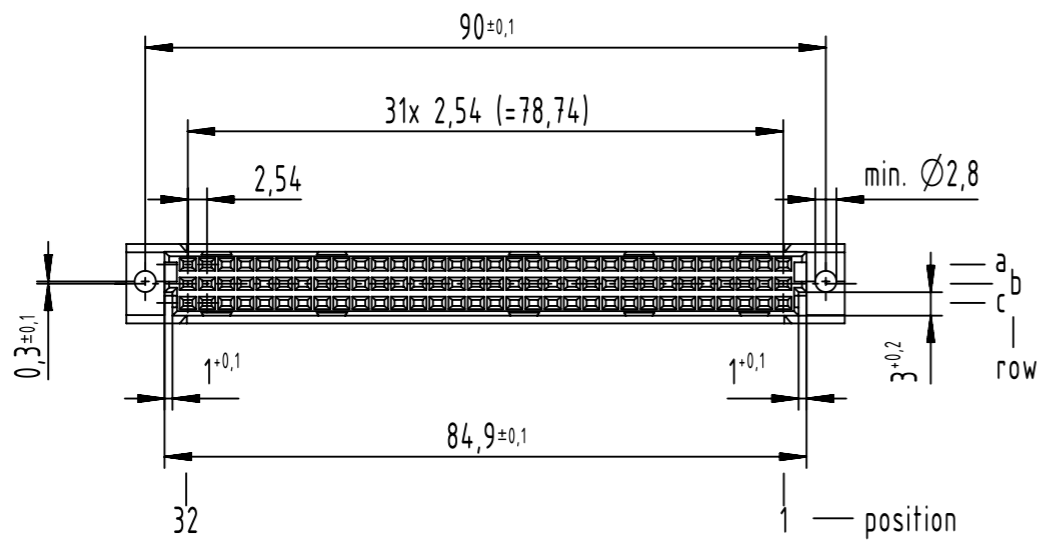

1 2 3 4 5 6 7 8

A
B
C
D
E
F

A
board drillings

A
contact arrangement

64 press-in contacts

⊗ = position with contact

□ = position without contact

A

B (2:1)

1 recommended configuration of plated holes and further information see product data sheet

09 03 264 6851 252	2
part no.	performance level

	All Dimensions in mm Original Size DIN A3		Scale 1:1	Free size tol. IEC 60603-2		Ref.
	All rights reserved Department EL PD		Created by STORCK	Inspected by LEHNERT	Standardisation 302077	Date 2021-02-16
HARTING D-32339 Espelkamp		Title DIN Signal type C female press-in 13.0 64-pole			Doc-Key / ECM-Nr. 100678521/UGD/000/C 500000189290	
		Type TB	Number 0903264X851252		Rev. C	Page 1/1