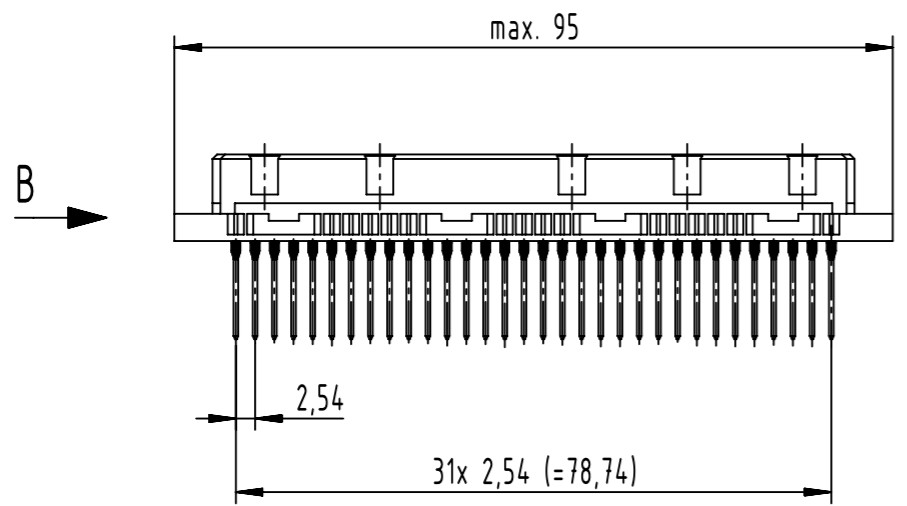

1 2 3 4 5 6 7 8

A
B
C
D
E
F

A
board drillings

A
contact arrangement

64 press-in contacts

⊗ = position with contact

□ = position without contact

A

B (2:1)

1 recommended configuration of plated holes and further information see product data sheet

09 03 264 6851 252	2
part no.	performance level

	All Dimensions in mm Original Size DIN A3		Scale 1:1	Free size tol. IEC 60603-2		Ref.
	All rights reserved Department EL PD		Created by STORCK	Inspected by LEHNERT	Standardisation 302077	Date 2021-02-16
HARTING D-32339 Espelkamp		Title DIN Signal type C female press-in 13.0 64-pole			Doc-Key / ECM-Nr. 100678521/UGD/000/C 500000189290	
		Type TB	Number 0903264X851252		Rev. C	Page 1/1