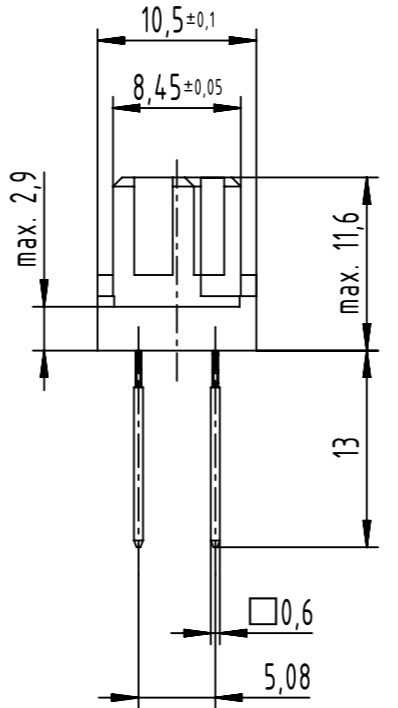

1 2 3 4 5 6 7 8

A
B
C
D
E
F

A
board drillings

A
contact arrangement

64 press-in contacts

⊗ = position with contact

□ = position without contact

A

B (2:1)

1 recommended configuration of plated holes and further information see product data sheet

09 03 264 6851 252	2
part no.	performance level

	All Dimensions in mm Original Size DIN A3		Scale 1:1	Free size tol. IEC 60603-2		Ref.
	All rights reserved Department EL PD		Created by STORCK	Inspected by LEHNERT	Standardisation 302077	Date 2021-02-16
HARTING D-32339 Espelkamp		Title DIN Signal type C female press-in 13.0 64-pole			Doc-Key / ECM-Nr. 100678521/UGD/000/C 500000189290	
		Type TB	Number 0903264X851252		Rev. C	Page 1/1

1 2 3 4 5 6 7 8