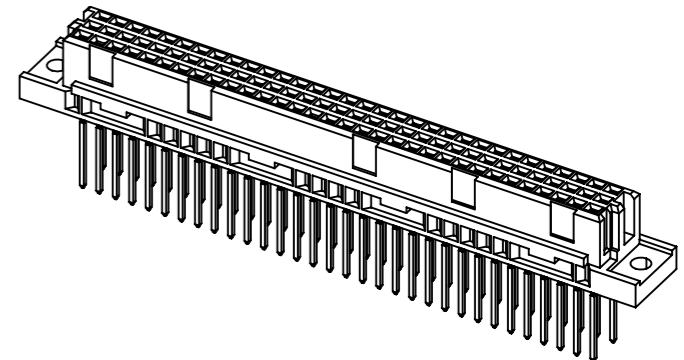

1 2 3 4 5 6 7 8

A
B
C
D
E
F

A
board drillings

A
contact arrangement

64 press-in contacts

⊗ = position with contact

□ = position without contact

A

B (2:1)

1 recommended configuration of plated holes and further information see product data sheet

09 03 264 6851 252	2
part no.	performance level

	All Dimensions in mm Original Size DIN A3		Scale 1:1	Free size tol. IEC 60603-2		Ref.
	All rights reserved Department EL PD		Created by STORCK	Inspected by LEHNERT	Standardisation 302077	Date 2021-02-16
HARTING D-32339 Espelkamp		Title DIN Signal type C female press-in 13.0 64-pole			Doc-Key / ECM-Nr. 100678521/UGD/000/C 500000189290	
		Type TB	Number 0903264X851252		Rev. C	Page 1/1