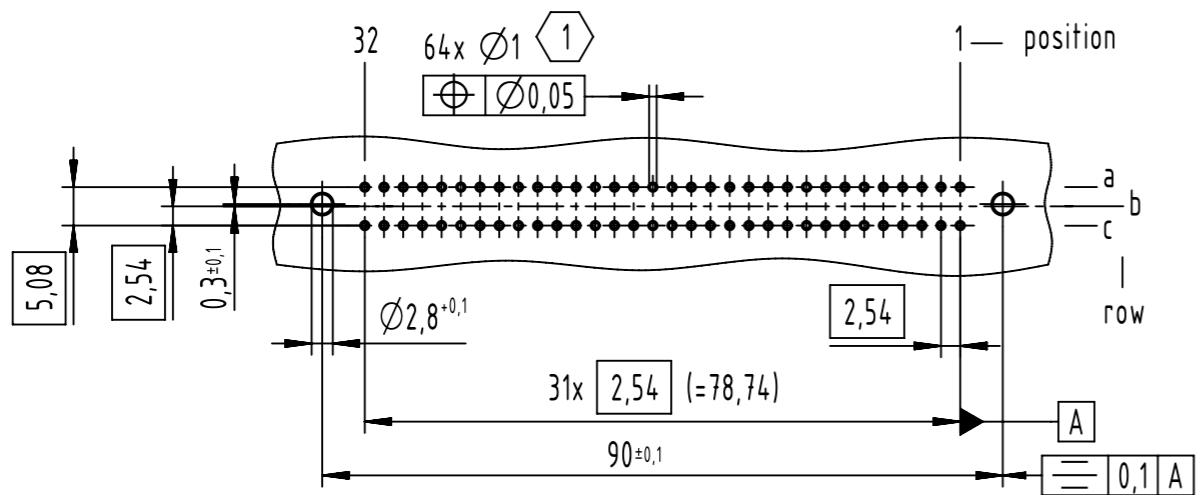

1 2 3 4 5 6 7 8

A
B
C
D
E
F

A
board drillings

A
contact arrangement

64 press-in contacts

⊗ = position with contact

□ = position without contact

A

B (2:1)

1 recommended configuration of plated holes and further information see product data sheet

09 03 264 6851 252	2
part no.	performance level

	All Dimensions in mm Original Size DIN A3		Scale 1:1	Free size tol. IEC 60603-2		Ref.
	All rights reserved Department EL PD		Created by STORCK	Inspected by LEHNERT	Standardisation 302077	Date 2021-02-16
HARTING D-32339 Espelkamp		Title DIN Signal type C female press-in 13.0 64-pole			Doc-Key / ECM-Nr. 100678521/UGD/000/C 500000189290	
		Type TB	Number 0903264X851252		Rev. C	Page 1/1