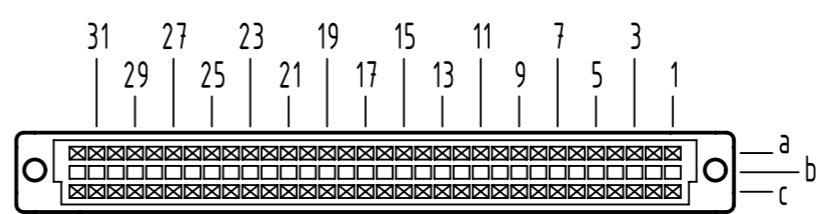

1 2 3 4 5 6 7 8

A
B
C
D
E
F

A
board drillings

A
contact arrangement

64 press-in contacts

⊗ = position with contact

□ = position without contact

A

B (2:1)

1 recommended configuration of plated holes and further information see product data sheet

09 03 264 6851 252	2
part no.	performance level

	All Dimensions in mm Original Size DIN A3		Scale 1:1	Free size tol. IEC 60603-2		Ref.
	All rights reserved Department EL PD		Created by STORCK	Inspected by LEHNERT	Standardisation 302077	Date 2021-02-16
HARTING D-32339 Espelkamp		Title DIN Signal type C female press-in 13.0 64-pole			Doc-Key / ECM-Nr. 100678521/UGD/000/C 500000189290	
		Type TB	Number 0903264X851252		Rev. C	Page 1/1